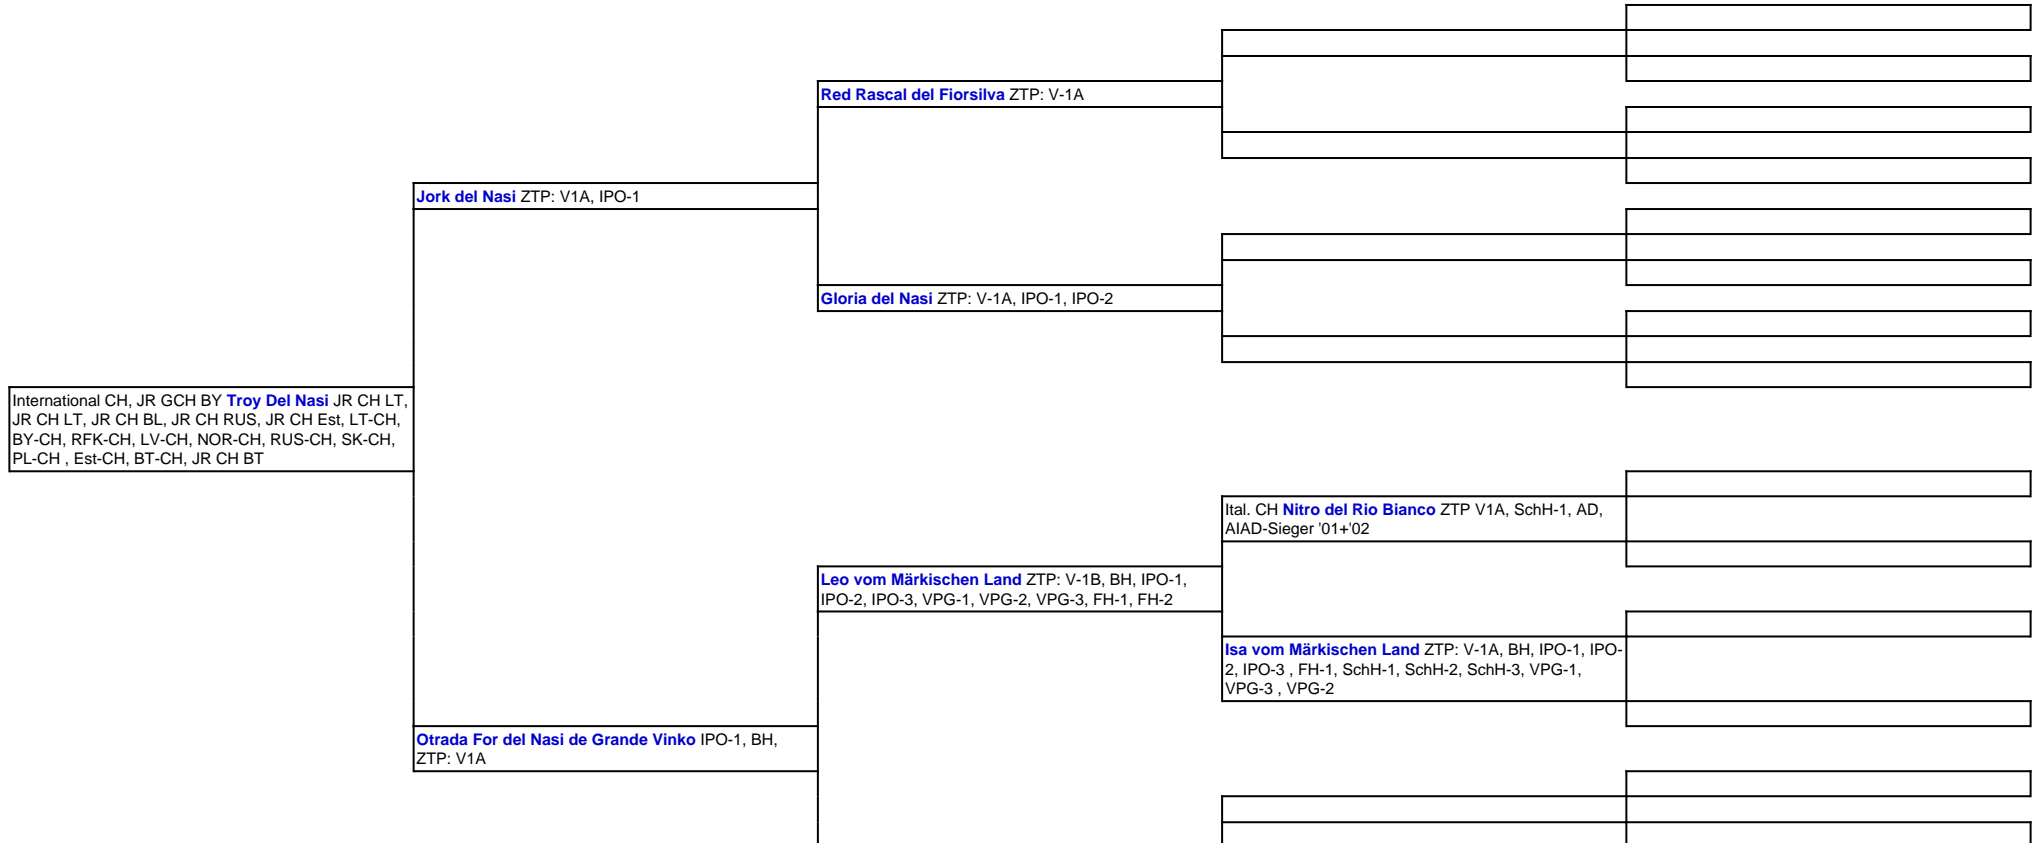

For a more detailed version of this pedigree:

<https://www.bunyipdobermankennels.ca/profile/troy-del-nasi>

Pedigree For:

International CH
JR GCH BY

Troy Del Nasi

JR CH LT
JR CH LT
JR CH BL
JR CH RUS
JR CH Est
LT-CH
BY-CH
RFK-CH
LV-CH
NOR-CH
RUS-CH
SK-CH
PL-CH
Est-CH
BT-CH
JR CH BT

GCH BUL, GCH BEL, GCH UKR **Gekata de Vinko iz Dolini Dolmenov** ZTP: V-1A, LITH CH, BL CH, IPO-1, BUL CH, BH, RKF CH, BAL CH, UKR CH, RU CH, SRB CH
